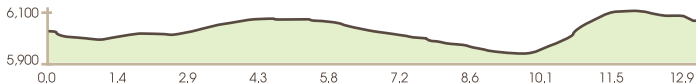

HALF MARATHON & 10K
SUNDAY, JULY 17, 2011

www.zoomarun.com/colorado

HALF MARATHON

ELEVATION MAP:

KEY:

- 1 mile marker
- water & toilet station